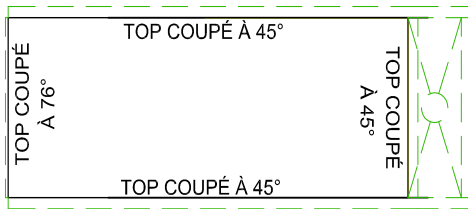

TOP VIEW

SIDE VIEW

3D VIEW

Suggested Dimensions :
35 in x 12 in x 8 in