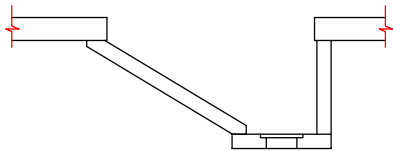

## General Information

- All of our custom-made sinks are assembled using a tongue & groove technique
- Our collection comes with a Lifetime Guarantee against leaks

**TOP VIEW**

**3D VIEW**

**SIDE VIEW**

Suggested Dimensions :  
42 1/4 in x 9 3/4 in x 5 in