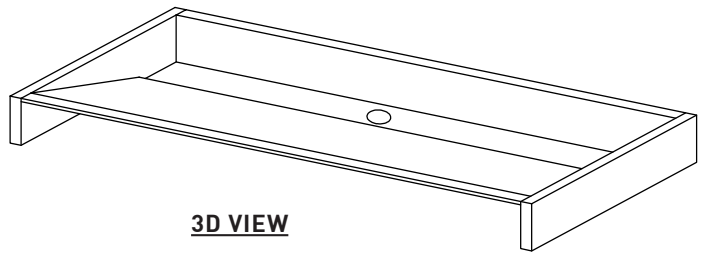

## General Information

- All of our custom-made sinks are assembled using a tongue & groove technique
- Our collection comes with a Lifetime Guarantee against leaks

**TOP VIEW**

**3D VIEW**

**SIDE VIEW**

Suggested Dimensions :  
42 1/4 in x 9 3/4 in x 5 in