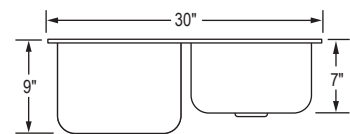

Sink Grids
(left & right) :
BG-16S