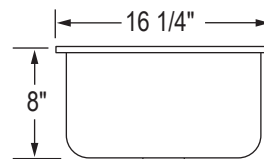

ARTISAN COLLECTION PREMIUM SERIES (CONTINUED)

AR016-D8