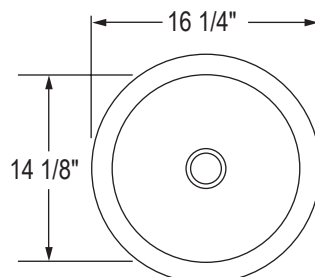

## General Information

- Hand-crafted using 304 grade stainless steel
- up to 9 inches deep
- Available in single and double bowls with layouts and widths adaptable to any space
- Brushed finish to compliment on-trend popular styles
- Meets ASME A112.193-2008 standards
- Standard strainer included. Deluxe strainer in option

AR2321-D9

Sink Grid :  
BG-21S

AR2318-D9

Sink Grid :  
BG-18S

AR1618-D8

Sink Grid :  
BG-16S

AR016-D8

12 1/2 in. x 16 1/2 in.

Compatible with :  
AR3221-D9/7  
FR3221-D9/9

**BG-18S**

19 in. x 14 in.

Compatible with :  
AR2318-D9  
FR2318-D9

**BG-19S**

8 1/2 in. x 14 in.

Compatible with :  
AR3220-D9/7  
FR3220-D9/7

**BG-20S**

15 in. x 16 in.

Compatible with :  
AR3220-D9/7  
FR3220-D9/7

**BG-21S**

19 in. x 16 in.

Compatible with :  
AR2321-D9  
FR2321-D9

**BG-26S**

26 in. x 14 in.