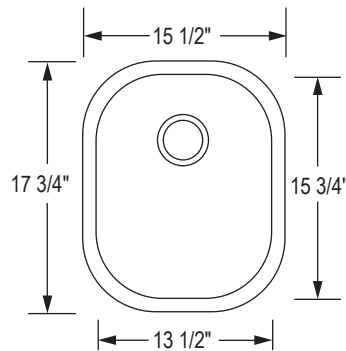

## General Information

- Hand-crafted using 304 grade stainless steel
- up to 9 inches deep
- Available in single and double bowls with layouts and widths adaptable to any space
- Brushed finish to compliment on-trend popular styles
- Meets ASME A112.193-2008 standards
- Standard strainer included. Deluxe strainer in option

AR2321-D9

Sink Grid :  
BG-21S

AR2318-D9

Sink Grid :  
BG-18S

AR1618-D8

Sink Grid :  
BG-16S

AR016-D8

12 1/2 in. x 16 1/2 in.

Compatible with :  
AR3221-D9/7  
FR3221-D9/9

**BG-18S**

19 in. x 14 in.

Compatible with :  
AR2318-D9  
FR2318-D9

**BG-19S**

8 1/2 in. x 14 in.

Compatible with :  
AR3220-D9/7  
FR3220-D9/7

**BG-20S**

15 in. x 16 in.

Compatible with :  
AR3220-D9/7  
FR3220-D9/7

**BG-21S**

19 in. x 16 in.

Compatible with :  
AR2321-D9  
FR2321-D9

**BG-26S**

26 in. x 14 in.