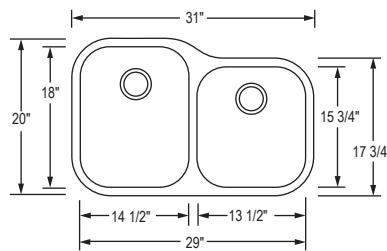

Sink Grids :
Left Bowl : BG-17S
Right Bowl : BG-16S