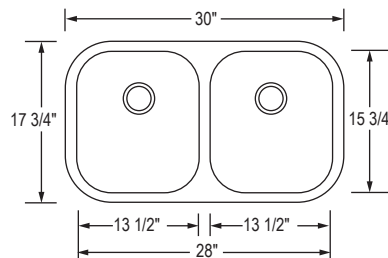

## General Information

- Hand-crafted using 304 grade stainless steel
- up to 9 inches deep
- Available in single and double bowls with layouts and widths adaptable to any space
- Brushed finish to compliment on-trend popular styles
- Meets ASME A112.193-2008 standards
- Standard strainer included. Deluxe strainer in option

AR3220-D9/7

Sink Grids :  
Left Bowl : BG-20S  
Right Bowl : BG-19S

AR3221-D9/7

Sink Grids :  
Left Bowl : BG-17S  
Right Bowl : BG-16S

AR3218-D9/7

Sink Grids  
(left & right) :  
BG-16S

ARTISAN COLLECTION PREMIUM SERIES (CONTINUED)

12 1/2 in. x 16 1/2 in.

Compatible with :  
AR3221-D9/7  
FR3221-D9/9

**BG-18S**

19 in. x 14 in.

Compatible with :  
AR2318-D9  
FR2318-D9

**BG-19S**

8 1/2 in. x 14 in.

Compatible with :  
AR3220-D9/7  
FR3220-D9/7

**BG-20S**

15 in. x 16 in.

Compatible with :  
AR3220-D9/7  
FR3220-D9/7

**BG-21S**

19 in. x 16 in.

Compatible with :  
AR2321-D9  
FR2321-D9

**BG-26S**

26 in. x 14 in.