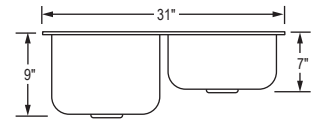

Sink Grids :
Left Bowl : BG-17S
Right Bowl : BG-16S