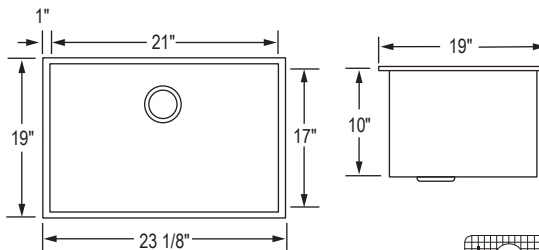

CPUZ2319-D10 - Back Order