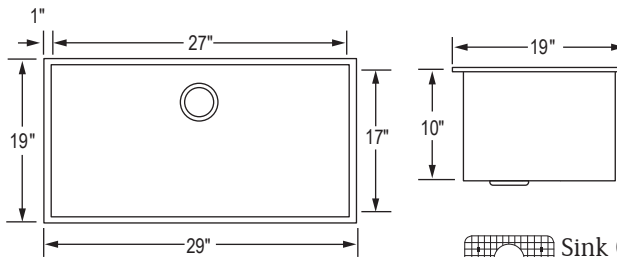

CPUZ2919-D10