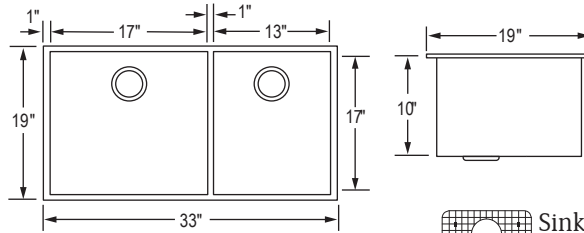

ARTISAN COLLECTION CHEF PRO SERIES (CONTINUED)

CPUZ3219-D10/10