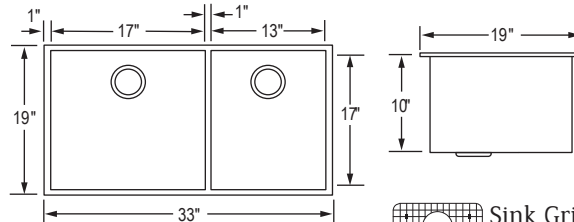

## General Information

- Hand-crafted using 16 gauge 304 grade stainless steel
- 10 inch deep
- Zero radius corners
- V-Therm Shield™ protection for superior sound deadening and thermal retention
- Brushed finish to compliment on-trend popular styles
- Deluxe strainer included with all Chef Pro sinks\*

CPAZ3021-D10

CPAZ3621-D10/10

CPUZ3319-D10/10 - **discontinued**

Sink Grids :  
 Left Bowl : BG-1616S  
 Right Bowl : BG-1612S

\* Only applicable on purchases through our Kitchen & Bath partners. Not applicable through our Big Box Programs