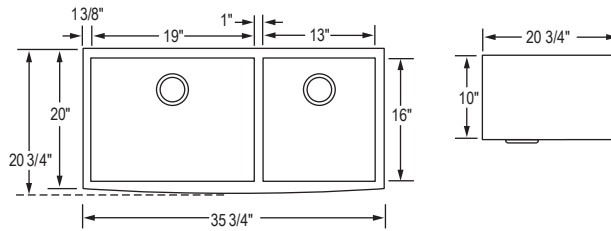

ARTISAN COLLECTION (CONTINUED)

CHEF PRO SERIES

General Information

- Hand-crafted using 16 gauge 304 grade stainless steel
- 10 inch deep
- Zero radius corners
- V-Therm Shield™ protection for superior sound deadening and thermal retention
- Brushed finish to compliment on-trend popular styles
- Deluxe strainer included with all Chef Pro sinks*

CPAZ3621-D10/10

Sink Grids :
Left Bowl : BG-1616S
Right Bowl : BG-1612S

* Only applicable on purchases through our Kitchen & Bath partners. Not applicable through our Big Box Programs