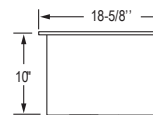

FPUR3319-D10/10 - **discontinued**

Sink Grids :
Left Bowl : BG-1616S
Right Bowl: BG-1612S

FPUR3219-D10/10

Sink Grids
(left & right) :
BG-1613S

FPUR3219-D10

Sink Grids :
BG-2916S

* Only applicable on purchases through our Kitchen & Bath partners. Not applicable through our Big Box Programs