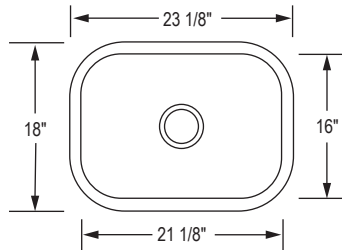

FR2318-D9

Sink Grid:
BG-18S