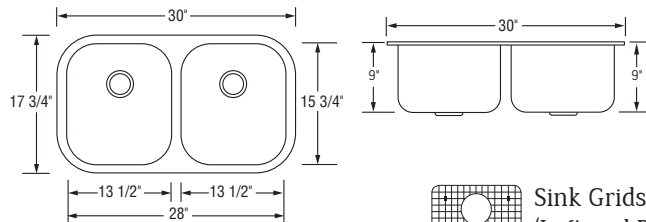

FR3221-D9/9

Sink Grids:
 Left Bowl: BG-17S
 Right Bowl: BG-16S

FR3220-D9/7

Sink Grids:
 Left Bowl: BG-20S
 Right Bowl: BG-19S

FR3018-D9/9

Sink Grids
 (Left and Right):
 BG-16S

ARTISAN COLLECTION FRIGIDAIRE 18 GAUGE SERIES (CONTINUED)