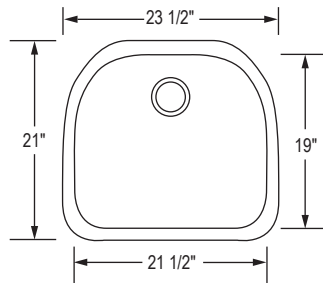

ARTISAN COLLECTION FRIGIDAIRE 18 GAUGE SERIES (CONTINUED)

FR2321-D9