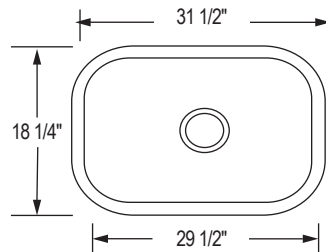

FR2321-D9

Sink Grid:
BG-21S

FR2318-D9

Sink Grid:
BG-18S

FR1618-D9

Sink Grid:
BG-16S

FR3118-D9

Sink Grid:
BG-26S

ARTISAN COLLECTION OPTIONAL SINK GRIDS & INCLUDED ACCESSORIES

BG-16S

12 1/2 in. x 14 1/2 in.

Compatible with :
AR3221-D9/7
AR3218-D9/7
AR1618-D8
FR3018-D9/9
FR3221-D9/9
FR1618-D9

BG-17S

12 1/2 in. x 16 1/2 in.

15 in. x 16 in.

Compatible with :
AR3220-D9/7
FR3220-D9/7

BG-21S

19 in. x 16 in.

Compatible with :
AR2321-D9
FR2321-D9

BG-26S

26 in. x 14 in.

Compatible with :
FR3118-D9