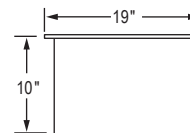

FPUR3319-D10/10 - **discontinued**

Sink Grids :
Left Bowl : BG-1616S
Right Bowl: BG-1612S

FPUR3219-D10/10

Sink Grids
(left & right) :
BG-1613S

FPUR3219-D10

Sink Grids :
BG-2916S

* Only applicable on purchases through our Kitchen & Bath partners. Not applicable through our Big Box Programs