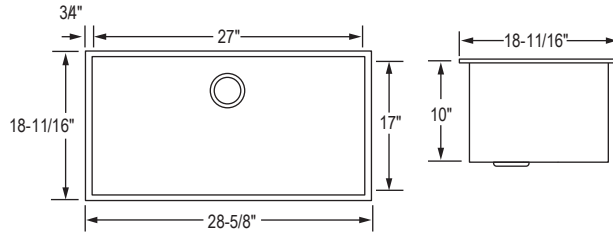

ARTISAN COLLECTION (CONTINUED)
FRIGIDAIRE

PROFESSIONAL

FPUR2919-D10