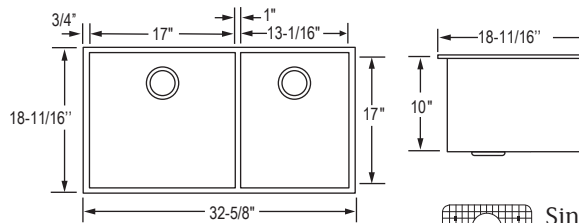

ARTISAN COLLECTION (CONTINUED)

FRIGIDAIRE

PROFESSIONAL

General Information

- Hand-crafted using 16 gauge 304 grade stainless steel
- 10 inch deep
- 10mm radius corners
- V-Therm Shield™ protection for superior sound deadening and thermal retention
- Brushed finish to compliment on-trend popular styles
- Deluxe strainer included with all FPUR sink models*

FPUR3319-D10/10 - **discontinued**

Sink Grids :
Left Bowl : BG-1616S
Right Bowl: BG-1612S

FPUR3219-D10/10

Sink Grids
(left & right) :
BG-1613S

FPUR3219-D10

Sink Grids :
BG-2916S

* Only applicable on purchases through our Kitchen & Bath partners. Not applicable through our Big Box Programs

15 in. x 16 in.

Compatible with :
AR3220-D9/7
FR3220-D9/7

BG-21S

19 in. x 16 in.

Compatible with :
AR2321-D9
FR2321-D9

BG-26S

26 in. x 14 in.

Compatible with :
FR3118-D9