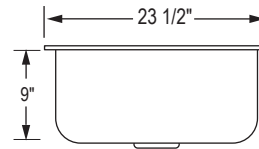

ARTISAN COLLECTION FRIGIDAIRE 18 GAUGE SERIES (CONTINUED)

FR2321-D9