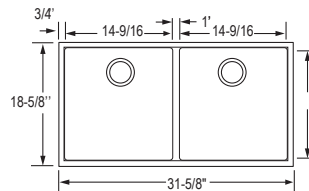

FPUR3319-D10/10 - **discontinued**

Sink Grids :
Left Bowl : BG-1616S
Right Bowl: BG-1612S

FPUR3219-D10/10

Sink Grids
(left & right) :
BG-1613S

FPUR3219-D10

Sink Grids :
BG-2916S

* Only applicable on purchases through our Kitchen & Bath partners. Not applicable through our Big Box Programs