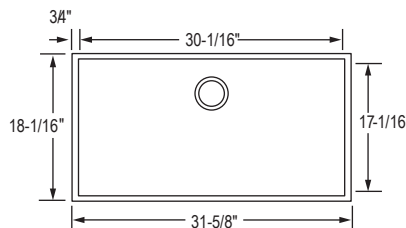

FPUR3319-D10/10 - **discontinued**

Sink Grids :
Left Bowl : BG-1616S
Right Bowl: BG-1612S

FPUR3219-D10/10

Sink Grids
(left & right) :
BG-1613S

FPUR3219-D10

Sink Grids :
BG-2916S

* Only applicable on purchases through our Kitchen & Bath partners. Not applicable through our Big Box Programs