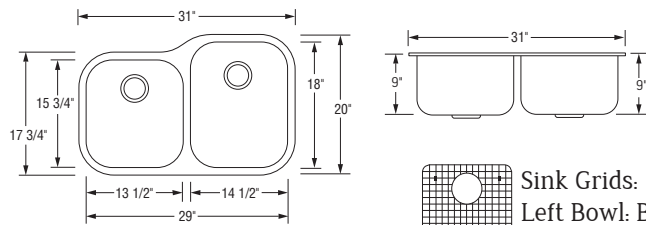

Sink Grids:
Left Bowl: BG-17S
Right Bowl: BG-16S