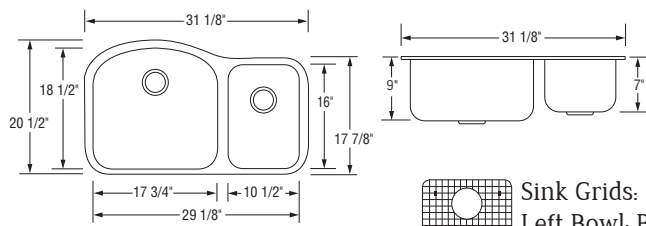

Sink Grids:
Left Bowl: BG-20S
Right Bowl: BG-19S