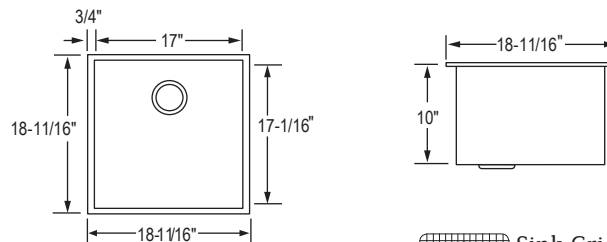

ARTISAN COLLECTION (CONTINUED)
FRIGIDAIRE

PROFESSIONAL

FPUR2919-D10

FPUR2319-D10

FPUR1919-D10

COLLECTION ARTISAN (SUITE)
FRIGIDAIRE
 PROFESSIONAL

Informations générales

- Hand-crafted using 304 grade stainless steel
- 9 inch deep
- Available in single and double bowls with layouts and widths adaptable to any space
- Brushed finish to compliment on-trend popular styles
- Meets ASME A112.193-2008 standards
- Standard strainer included. Deluxe strainer in option