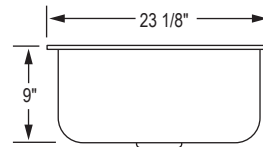

Sink Grid:
BG-18S