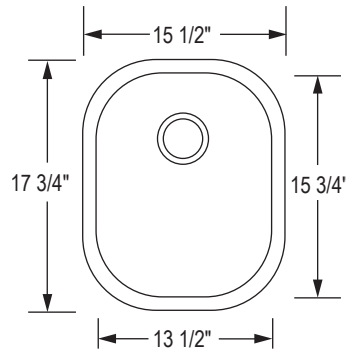

FR2321-D9

Sink Grid:
BG-21S

FR2318-D9

Sink Grid:
BG-18S

FR1618-D9

Sink Grid:
BG-16S

FR3118-D9

Sink Grid:
BG-26S

ARTISAN COLLECTION OPTIONAL SINK GRIDS & INCLUDED ACCESSORIES

BG-16S

12 1/2 in. x 14 1/2 in.

Compatible with :
AR3221-D9/7
AR3218-D9/7
AR1618-D8
FR3018-D9/9
FR3221-D9/9
FR1618-D9

BG-17S

12 1/2 in. x 16 1/2 in.

Compatible with :
AR3221-D9/7
FR3221-D9/9

BG-18S

19 in. x 14 in.

Compatible with :
AR2318-D9
FR2318-D9

BG-19S

8 1/2 in. x 14 in.

Compatible with :
AR3220-D9/7
FR3220-D9/7

BG-20S

15 in. x 16 in.

Compatible with :
AR3220-D9/7
FR3220-D9/7

BG-21S

19 in. x 16 in.

Compatible with :
AR2321-D9
FR2321-D9

BG-26S

26 in. x 14 in.

Compatible with :
FR3118-D9