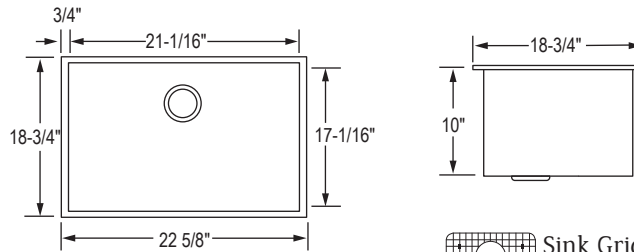

FPUR2319-D10